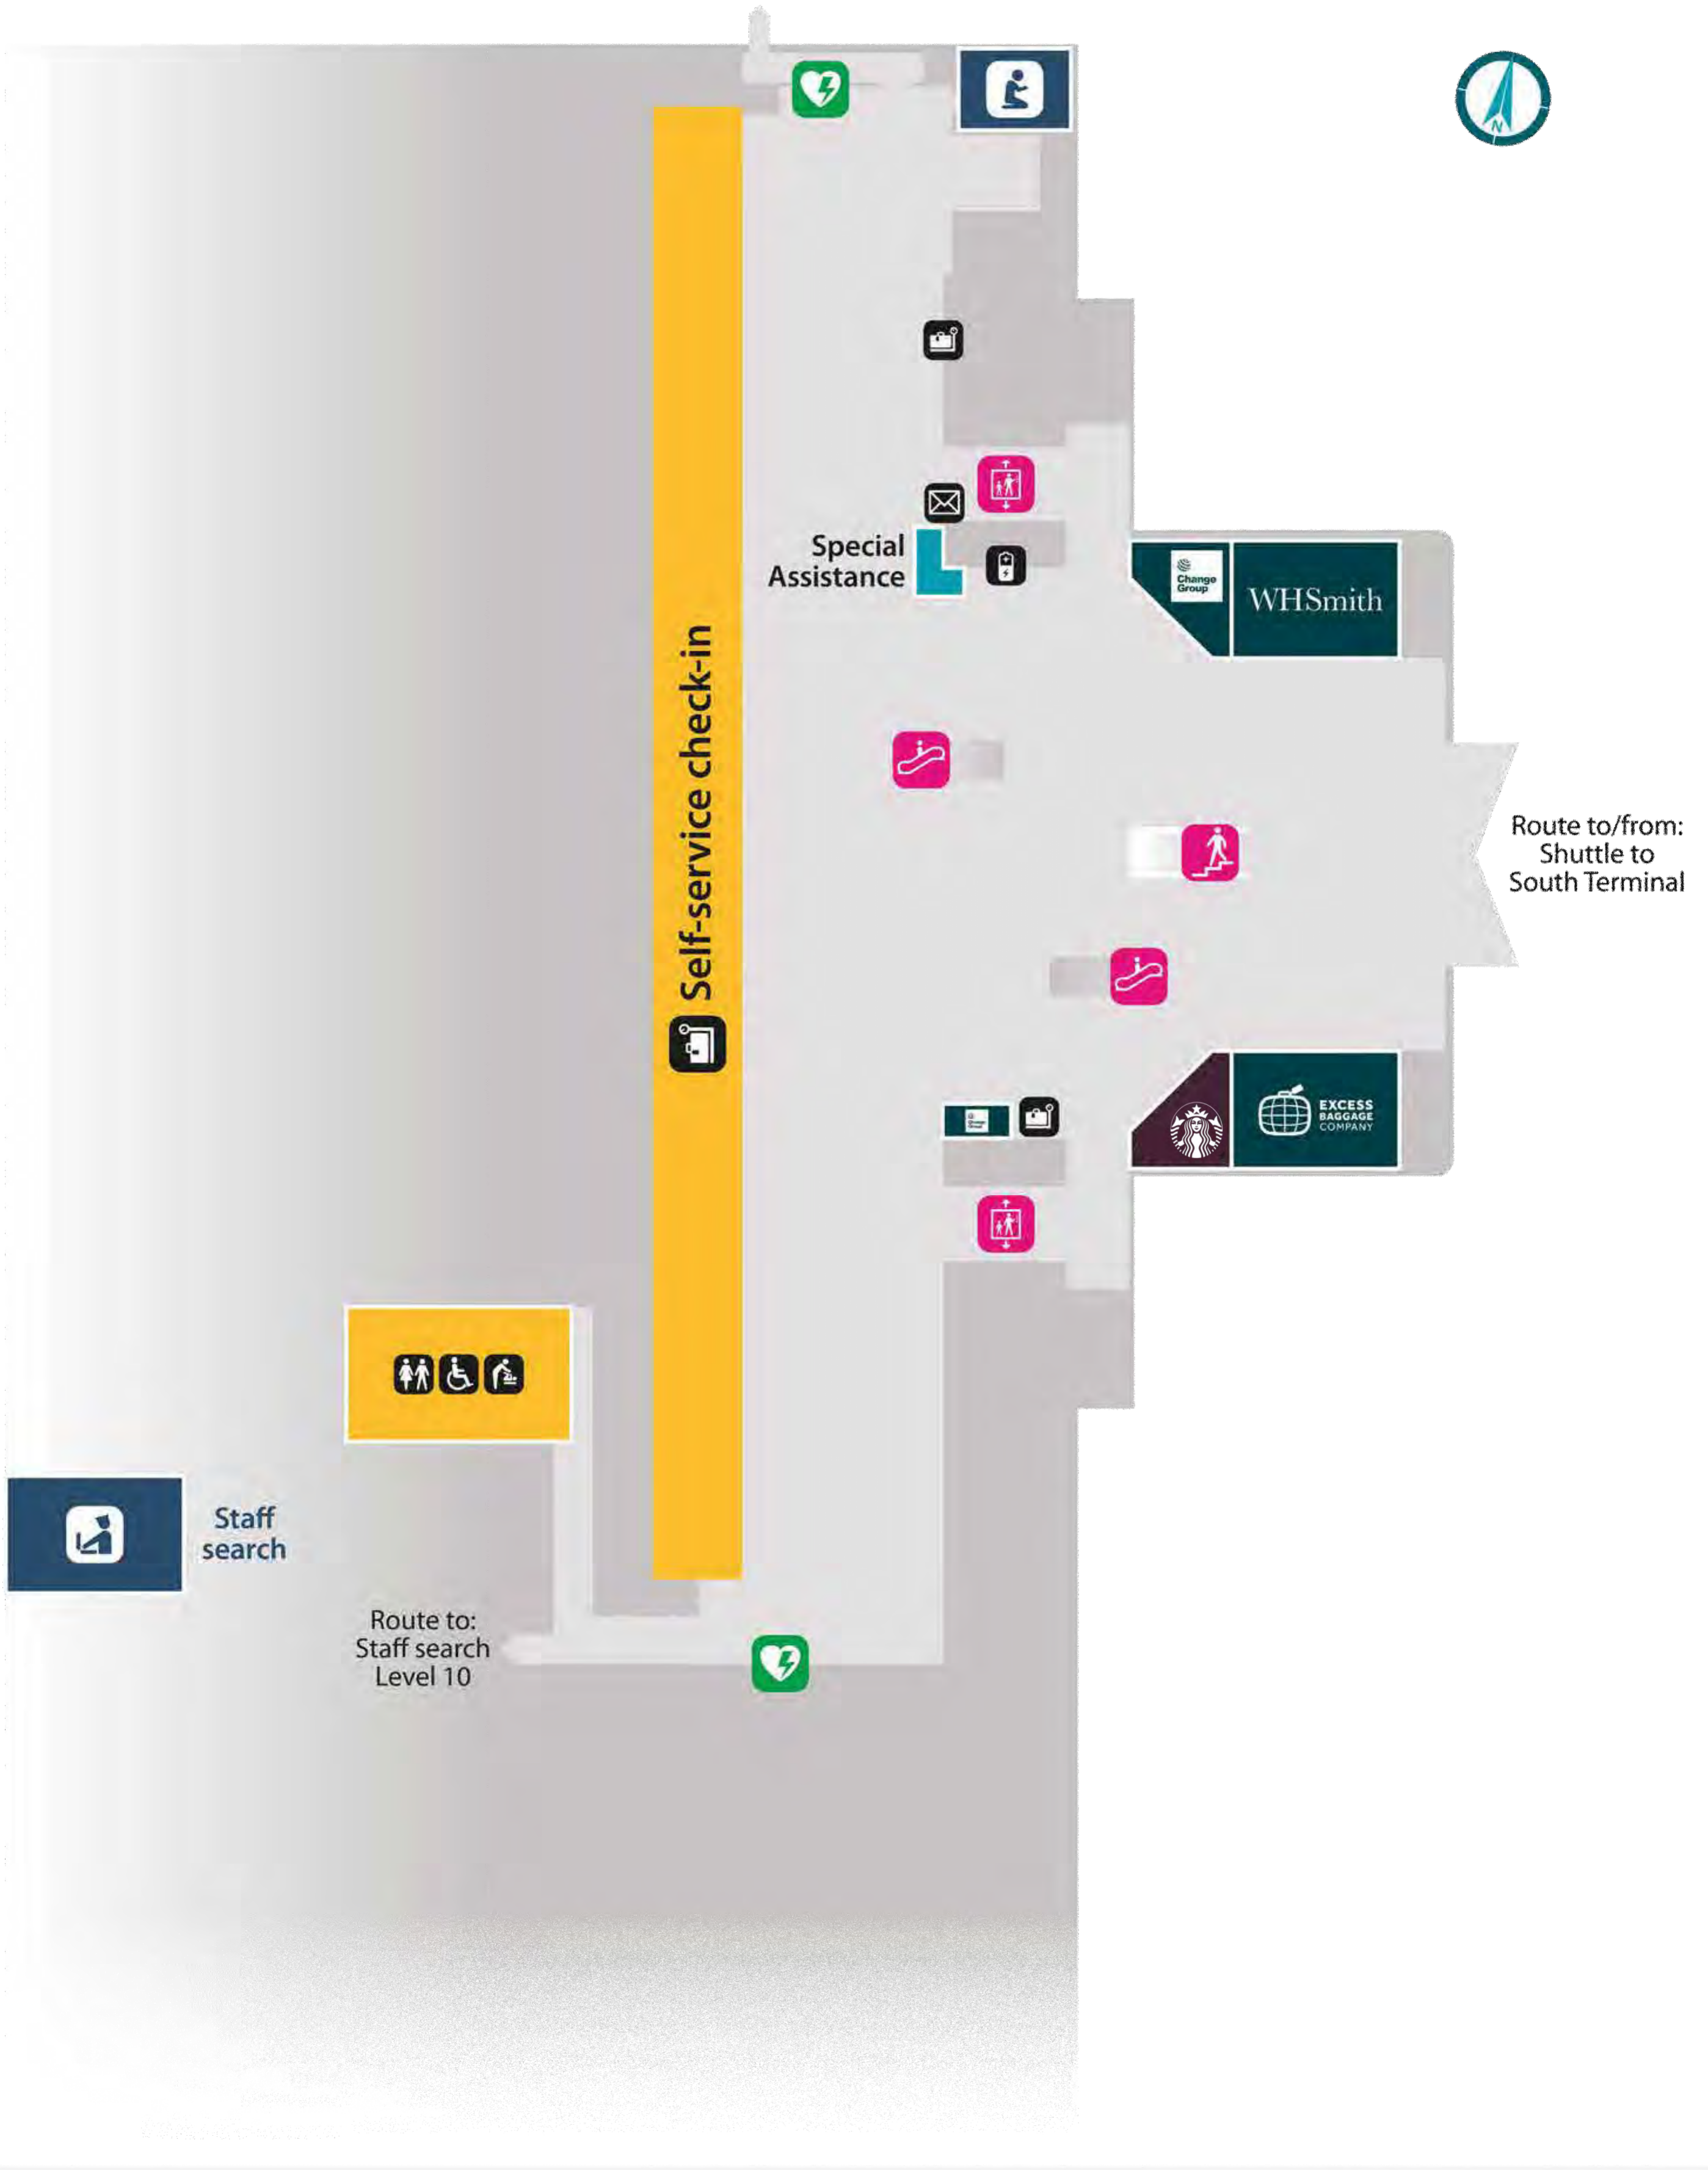

North Terminal

Self-service check-in

Landside (Level 10)

Route to/from:
Hampton by Hilton Hotel

Map last updated April 2022

KMT 03/22 | NT L10 LANDSIDE