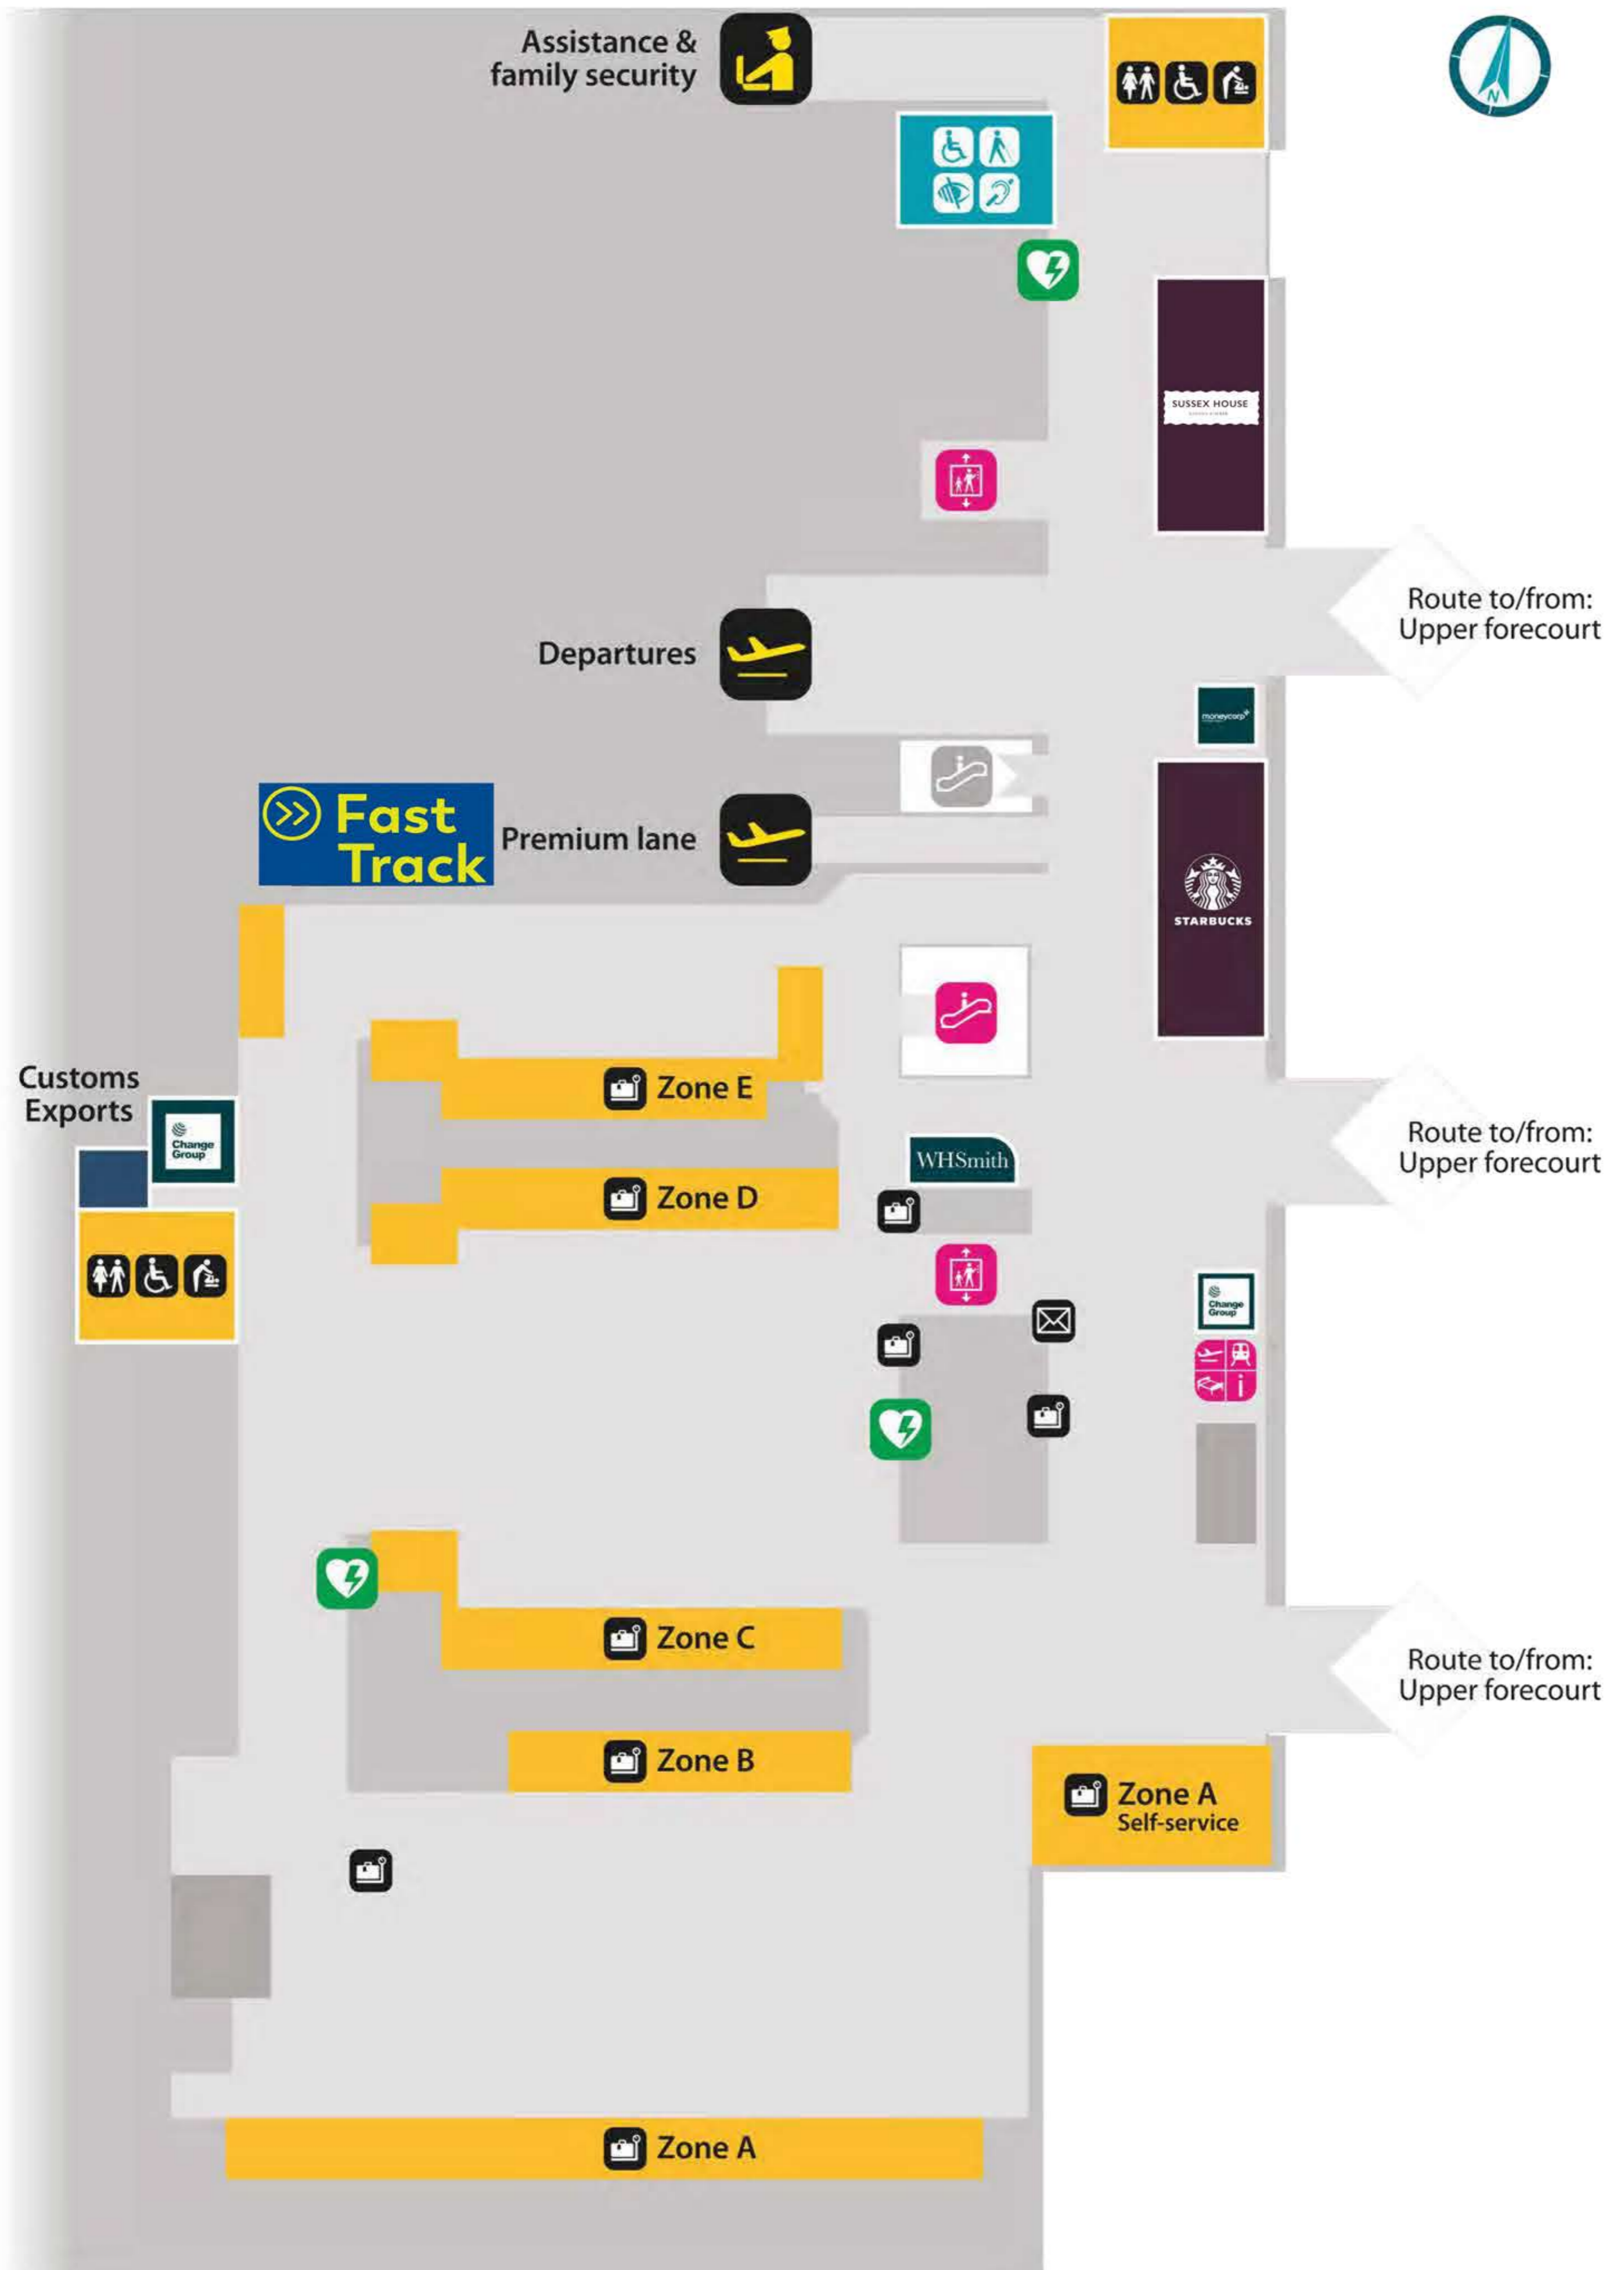

North Terminal

Check-in & Departures

Landside (Level 20)