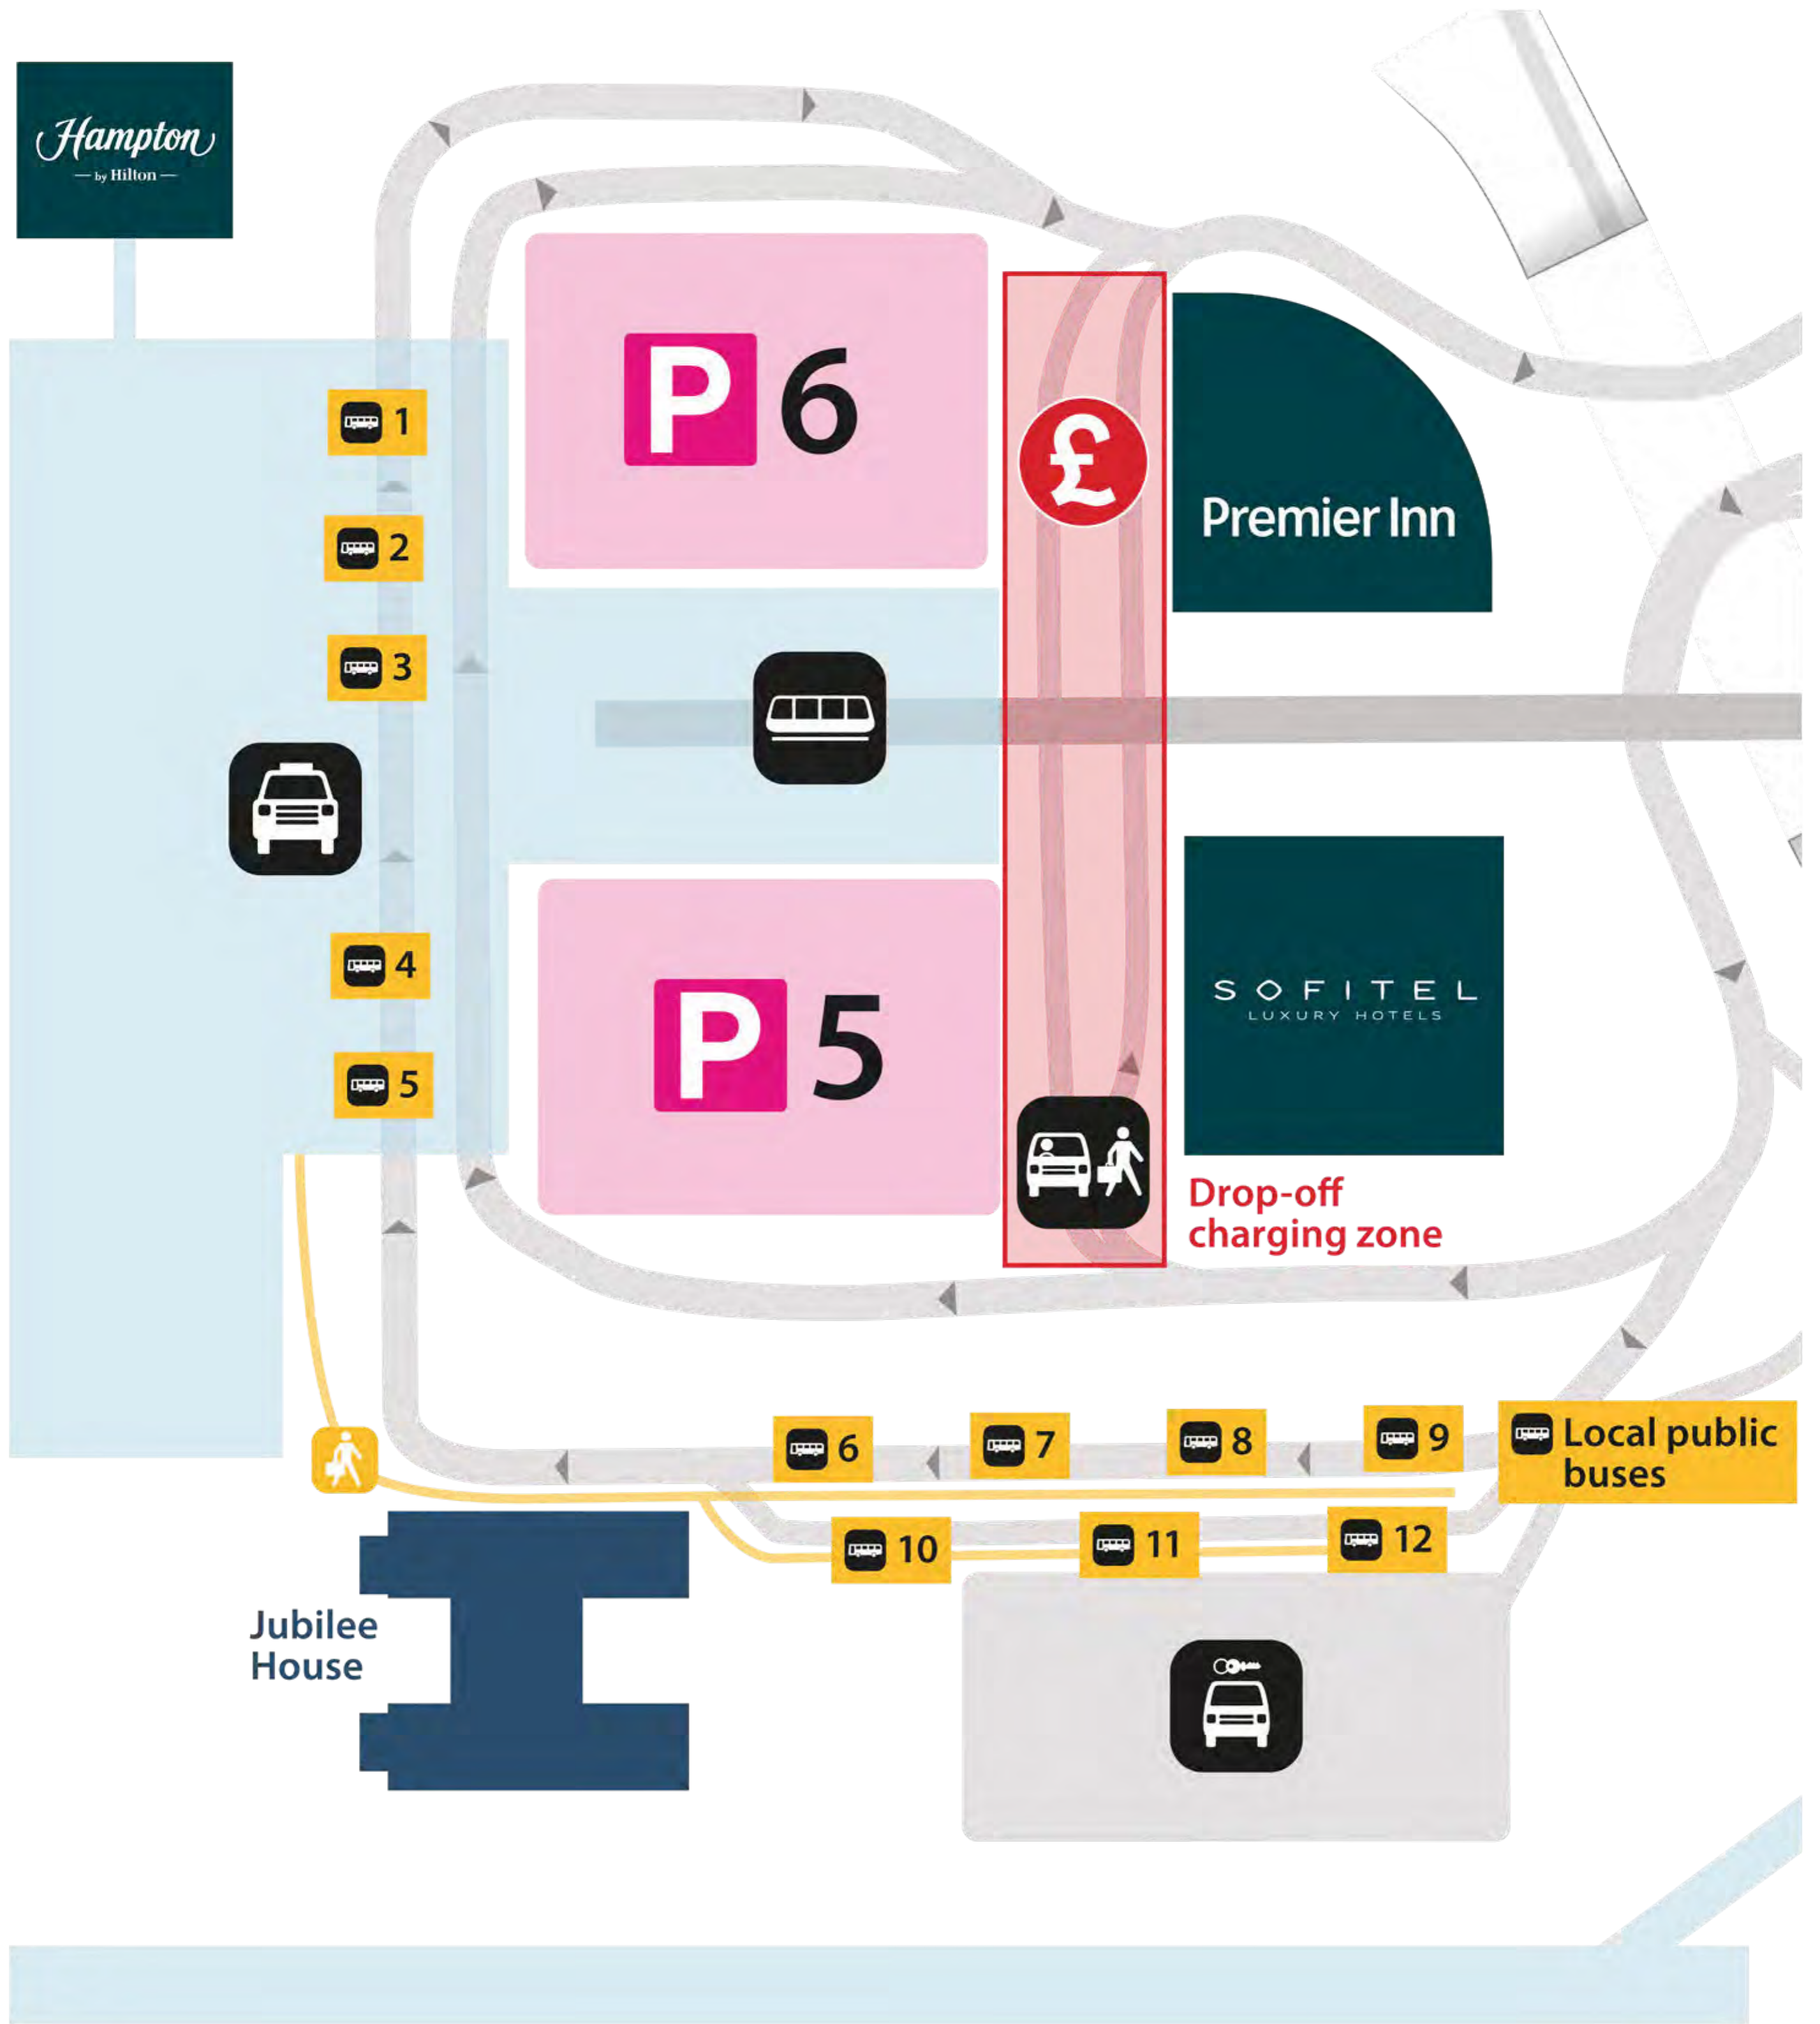

## Bus & Coach Stops, Taxis and Drop-off Landside (Level 00)

### Long stay car park buses

Type	Bus stop	Location
Pick-up	Bus stop 1	Northern end of Lower forecourt (closest to the International arrivals exit)
Drop-off	Bus stop 8	Furlong Way (follow the walkway past Jubilee House)

# North Terminal International Departure Lounge Lower level (Level 20)

Route to:  
Departure gates  
Pier 5  
 **Gates 557-574**

Route to:  
Airline lounges

Route to:  
Pier 4 & 6  
Departure gates **Gates 45-55 & 101-113**

## International Departure Lounge Upper level (Level 30)