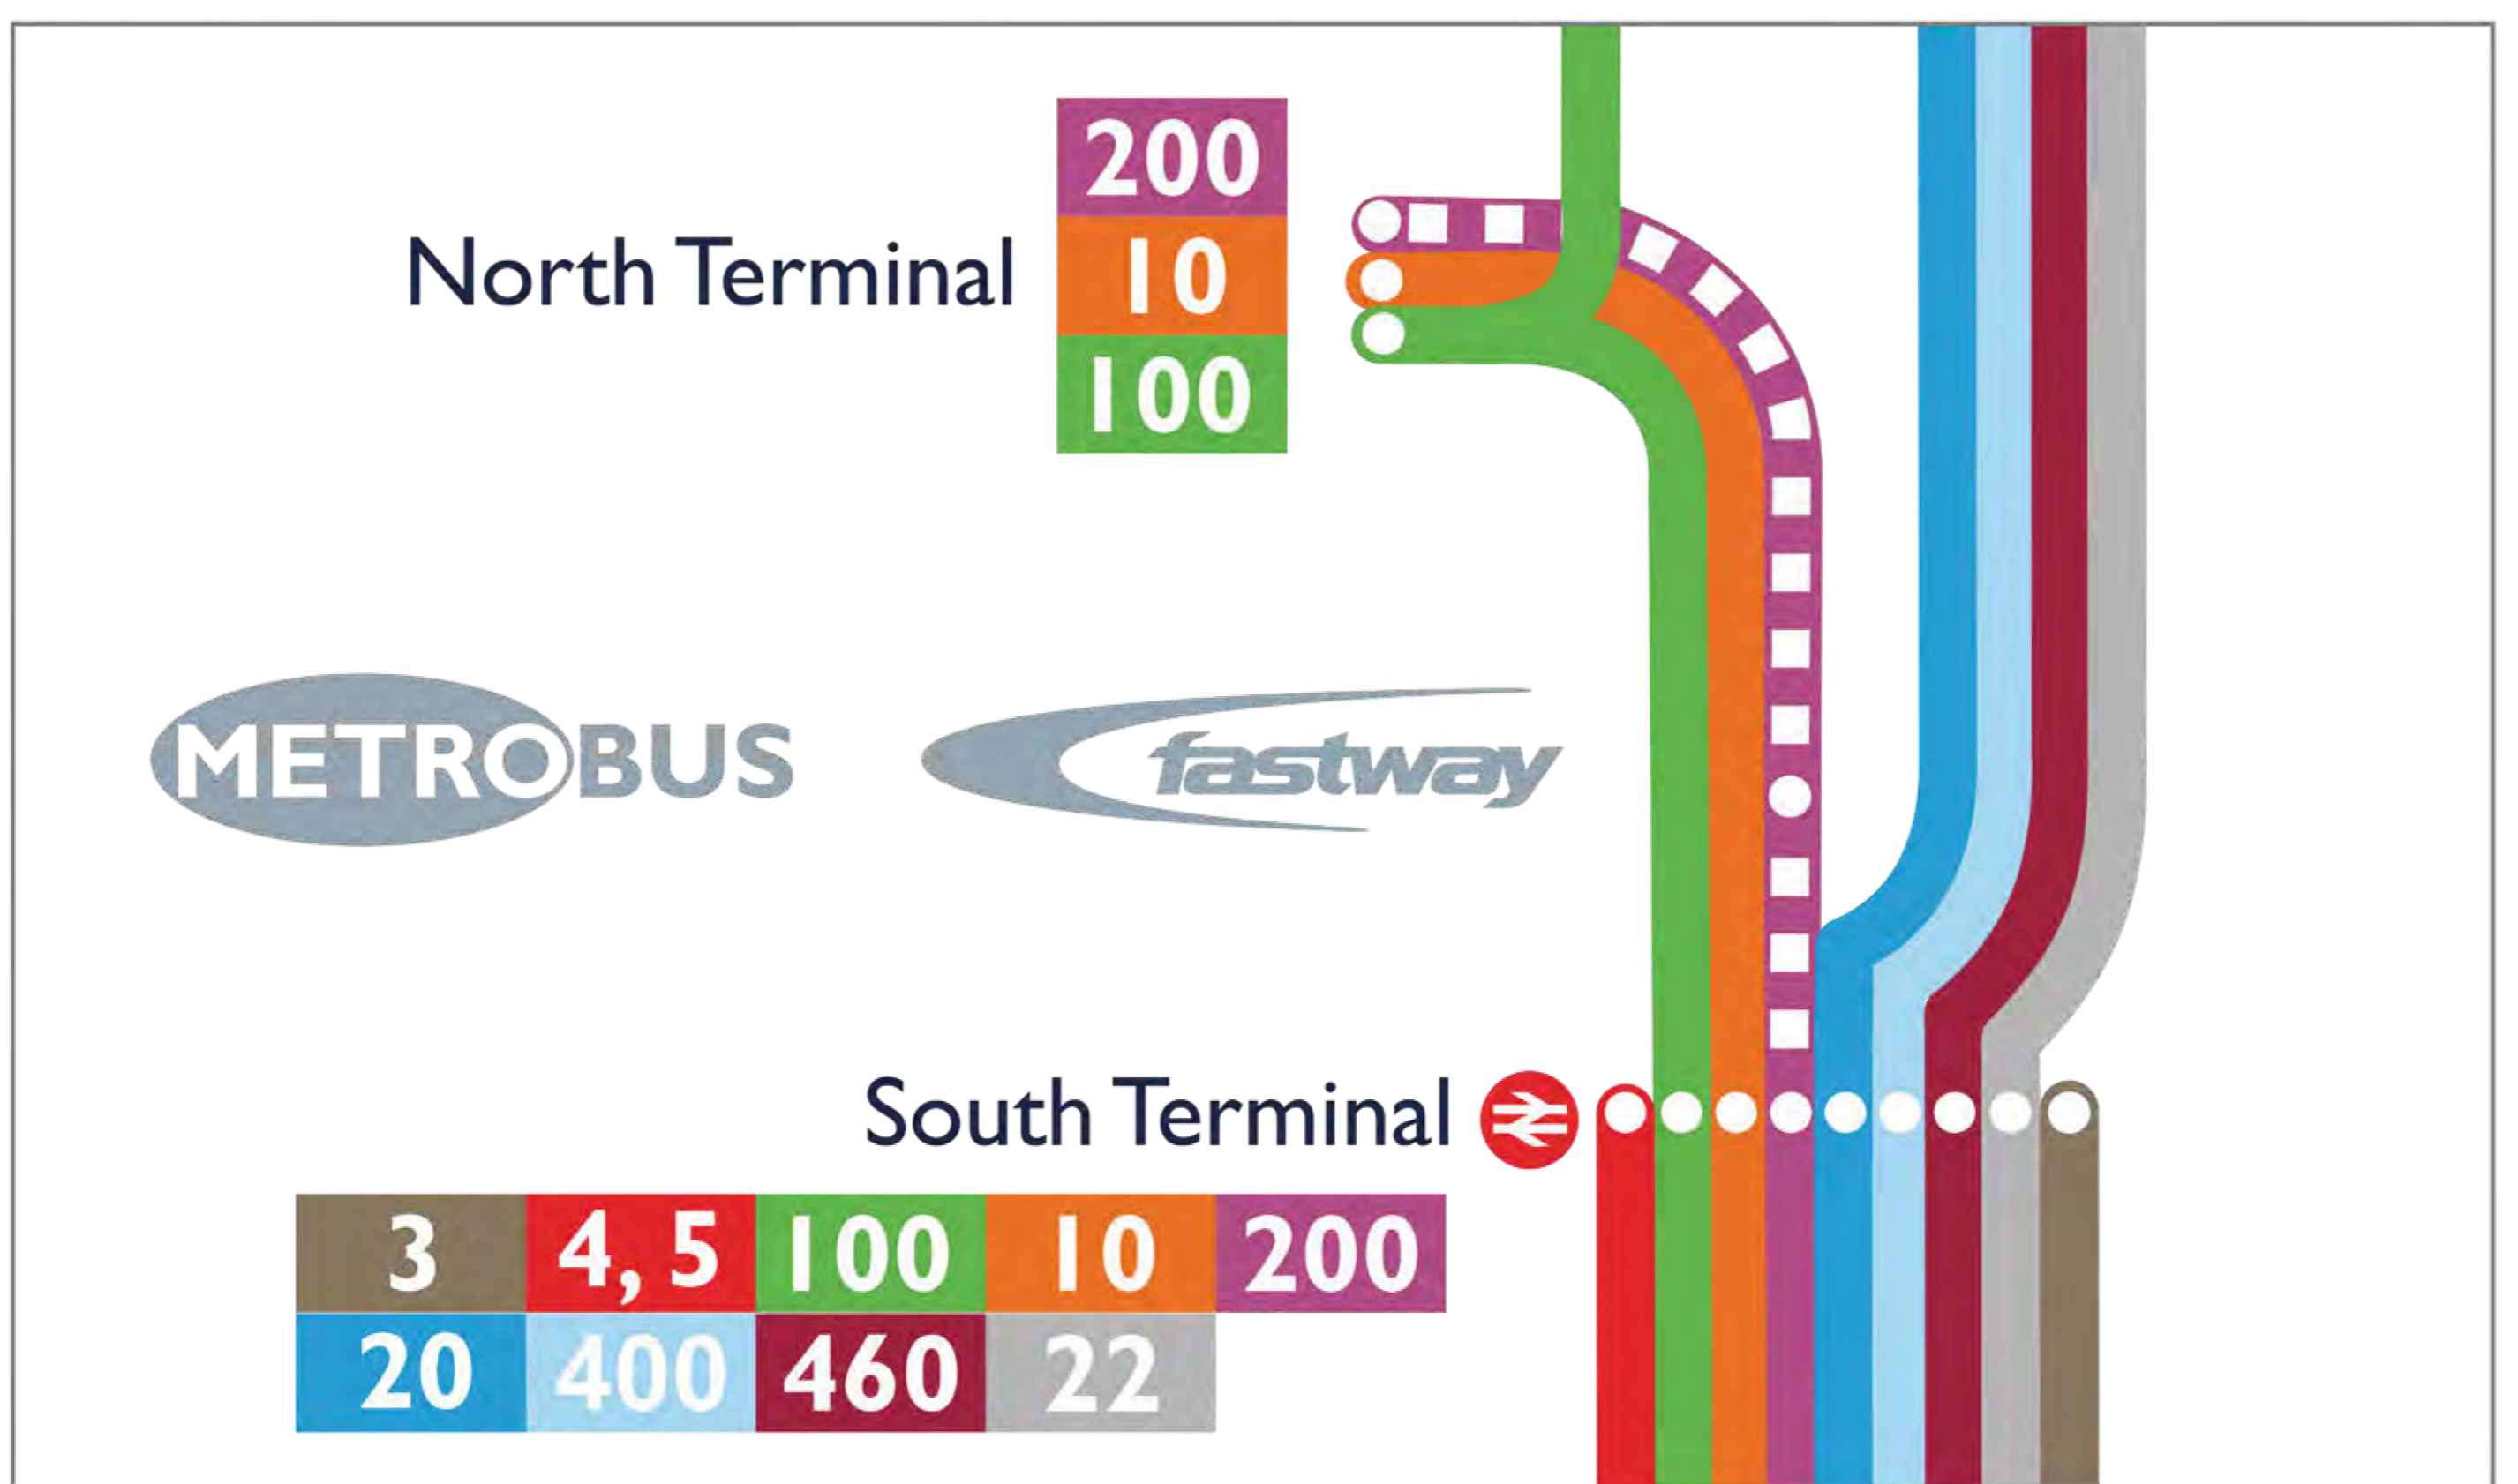

Bus routes serving Gatwick